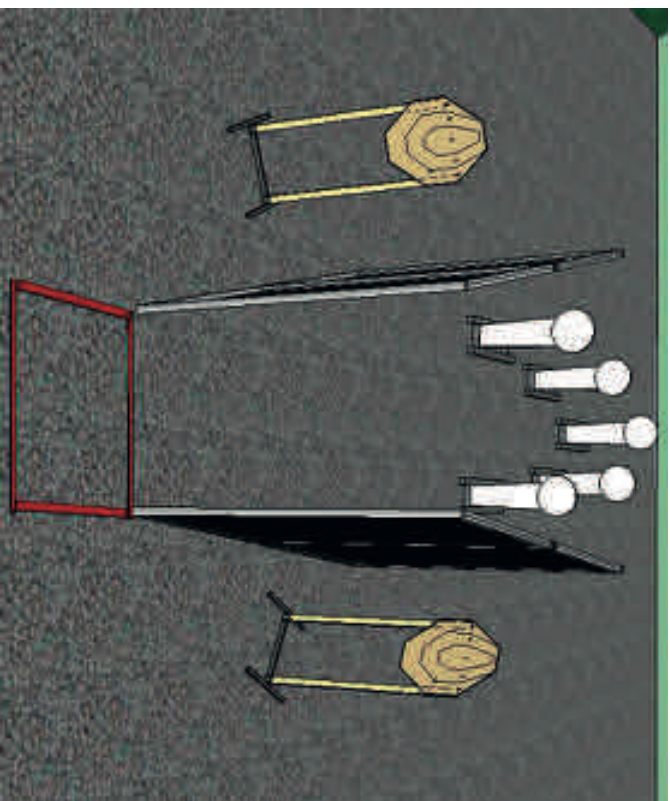

TARGETS: 2 IPSC, 5 IPSC Popper

START: Audible

SECTORS: Up 90, Down 90, Left 45, Right 45

STAGE PROCEDURE:

Shoot all targets from demarcated area

START POSITION:

Normal Standing inside demarcated area, facing down range, weapon loaded and holstered.