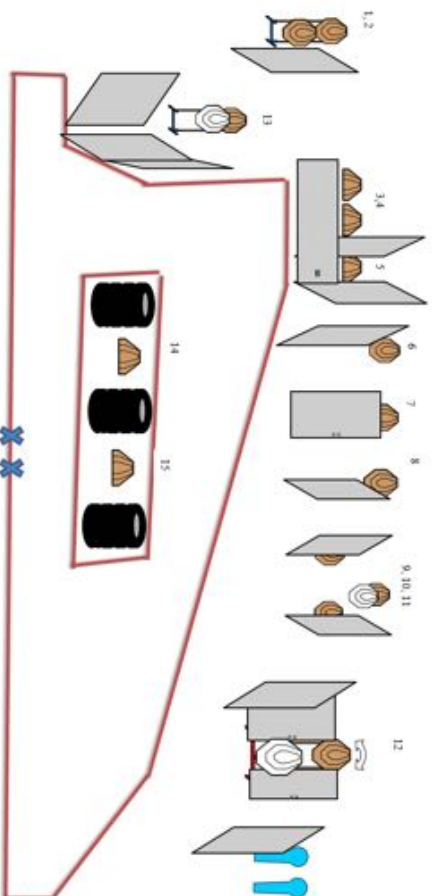

EKO
LÄMMÖX

Hybridilämmityksen
asiantuntija
www.ekolammox.fi

Tutustu ja kysy lisää

www.ekolammox.fi

puh. 050 3017431

STAGE #1, Pistoilrata	
SCORING: 32 rounds, 160 points	
TARGETS: 15 IPSC of which 5 partial, 2 pepper poppers, 3 N/S. The moving target stops in visible position and is triggered by the leftmost PP.	
START: Audible	
SECTORS: 90-90-90-90	
STAGE PROCEDURE: Shoot all targets from demarcated area	START POSITION: Normal standing, facing down the range with heels touching at marked positions. Weapon loaded and holstered.

STAGE #2, Pienoiskiväärirata vasen	
SCORING: 24 rounds, 120 points	
TARGETS: 12 IPSC	
START: Audible	
SECTORS: Up 90, Down 90, Left 90, Right 45	
STAGE PROCEDURE: Shoot all targets from demarcated area	START POSITION: Normal Standing inside demarcated area, facing down range, weapon loaded and holstered.

TARGETS: 2 IPSC, 5 IPSC Popper

START: Audible

SECTORS: Up 90, Down 90, Left 45, Right 45

STAGE PROCEDURE:

Shoot all targets from demarcated area

START POSITION:

Normal Standing inside demarcated area, facing down range, weapon loaded and holstered.