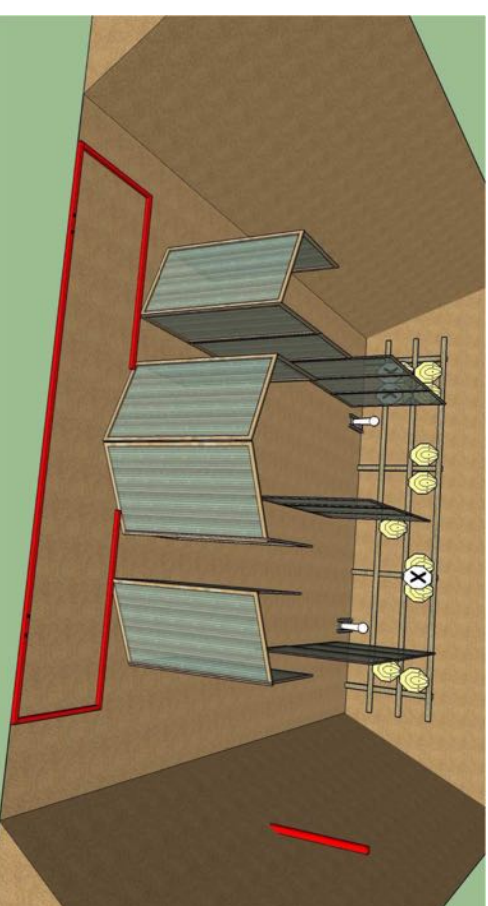

UUTUUS!

www.continental.fi

STAGE #4, Viikkarjurata	
SCORING: 12 rounds, 60 points	
TARGETS: 6 IPSC	
START: Audible	
SECTORS: Up 90,Down 90,Left 45,Right 90	
STAGE PROCEDURE: Shoot all targets from demarcated area	START POSITION: Normal Standing inside demarcated area, facing down range, weapon loaded and holstered.

STAGE #5, 150m rata	
SCORING: 24 rounds, 120 points	
TARGETS: 11 IPSC, 2 IPSC mini poppers, 3 N/S	
START: Audible	
SECTORS: Up 90, Down 90, Left 90, Right 45	
STAGE PROCEDURE: Shoot all targets from demarcated area	START POSITION: Normal Standing inside demarcated area facing down range, weapon loaded and holstered.