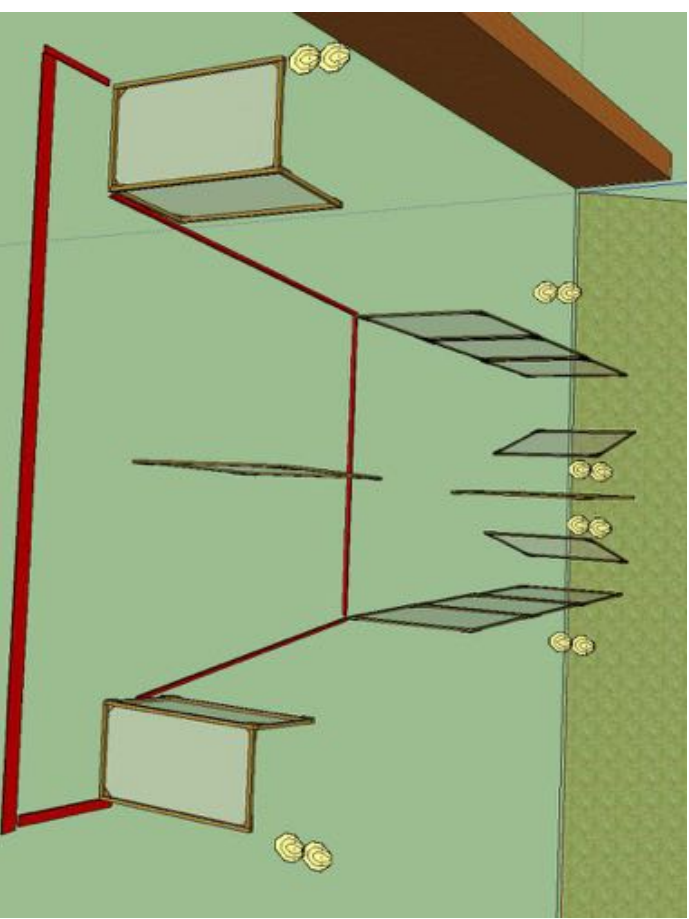

EKO
LÄMMÖX

Hybridilämmityksen
asiantuntija
www.ekolammox.fi

Tutustu ja kysy lisää

www.ekolammox.fi

puh. 050 3017431

STAGE #1, Pistoilrata	
SCORING: 32 rounds, 160 points	
TARGETS: 15 IPSC of which 5 partial, 2 pepper poppers, 3 N/S. The moving target stops in visible position and is triggered by the leftmost PP.	
START: Audible	
SECTORS: 90-90-90-90	
STAGE PROCEDURE: Shoot all targets from demarcated area	START POSITION: Normal standing, facing down the range with heels touching at marked positions. Weapon loaded and holstered.

STAGE #2, Pienoiskiväärirata vasen	
SCORING: 24 rounds, 120 points	
TARGETS: 12 IPSC	
START: Audible	
SECTORS: Up 90, Down 90, Left 90, Right 45	
STAGE PROCEDURE: Shoot all targets from demarcated area	START POSITION: Normal Standing inside demarcated area, facing down range, weapon loaded and holstered.

TARGETS: 2 IPSC, 5 IPSC Popper

START: Audible

SECTORS: Up 90, Down 90, Left 45, Right 45

STAGE PROCEDURE:

Shoot all targets from demarcated area

START POSITION:

Normal Standing inside demarcated area, facing down range, weapon loaded and holstered.