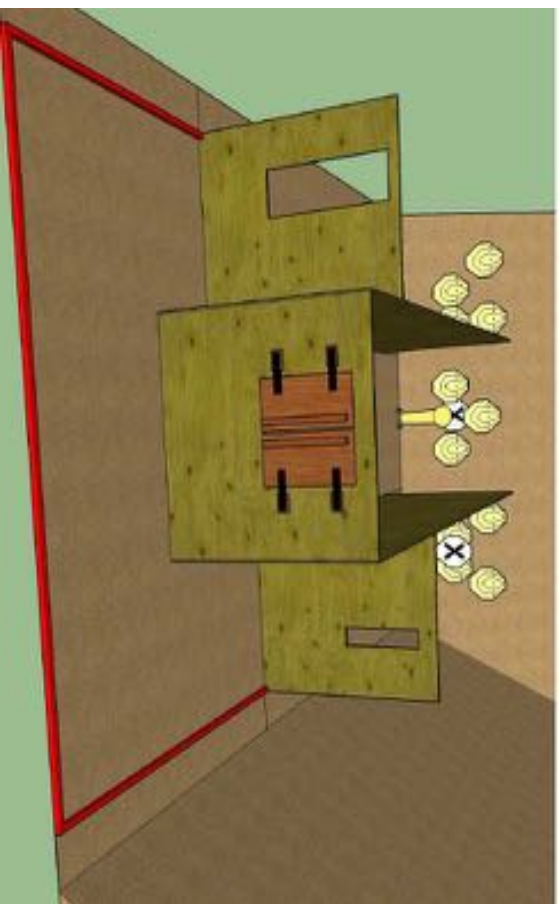

 Se helpompi painotalo.
www.paino.net

STAGE #6, Hirvirata	
SCORING: 20 rounds, 100 points	
TARGETS: 10 IPSC	
START: Audible	
SECTORS: Up 90, Down 90, Left 45, Right 45	
STAGE PROCEDURE: Shoot all targets from demarcated area	START POSITION: Normal Standing inside demarcated area, facing down range, weapon loaded and holstered.

Koulutamme henkilöstöämme jatkuvasti yhdessä Continental Rengas Oy:n kanssa, jotta rengasalan viimeisin tietotaito on käytettävissämme.

WWW.RENGASMARKKET.FI

STAGE #7, 100m rata	
SCORING: 23 rounds, 115 points	
TARGETS: 11 IPSC, 1 IPSC Popper, 2 N/S	
START: Audible	
SECTORS: Up 90, Down 90, Left 45, Right 90	
STAGE PROCEDURE: Shoot all targets from demarcated area. When shooting thru the doorway, weak hand must hold the door handle.	START POSITION: Normal Standing, facing down range, weapon loaded and holstered weak hand on the handle of the door.
Watch for sweeping when opening the doorway.	