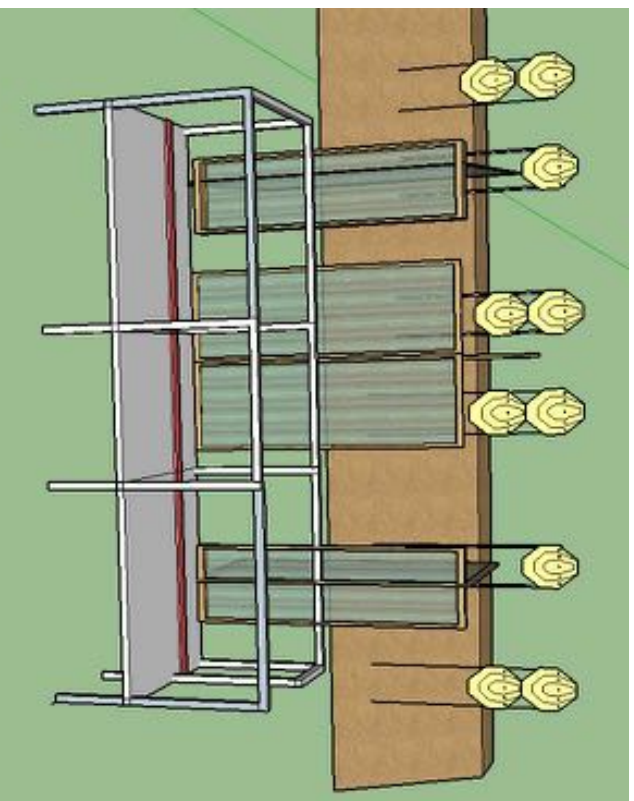

STAGE #6, Hirvirata	
SCORING: 20 rounds, 100 points	
TARGETS: 10 IPSC	
START: Audible	
SECTORS: Up 90, Down 90, Left 45, Right 45	
STAGE PROCEDURE: Shoot all targets from demarcated area	START POSITION: Normal Standing inside demarcated area, facing down range, weapon loaded and holstered.

Continental

Gislaved

Matador

Rengasmarkket on vuonna 2006 perustettu 72 kauppiaan muodostama autonrenkaita myyvä täysin kotimainen vähittäismyyntiketju, joka tarjoaa parhaat tuotteet alan korkeatasoisimmalla ammattitaidolla ja ystävällisellä palvelulla.

Koulutamme henkilöstöämme jatkuvasti yhdessä Continental Rengas Oy:n kanssa, jotta rengasalan viimeisin tietotaito on käytettävissämme.

WWW.RENGASMARKKET.FI