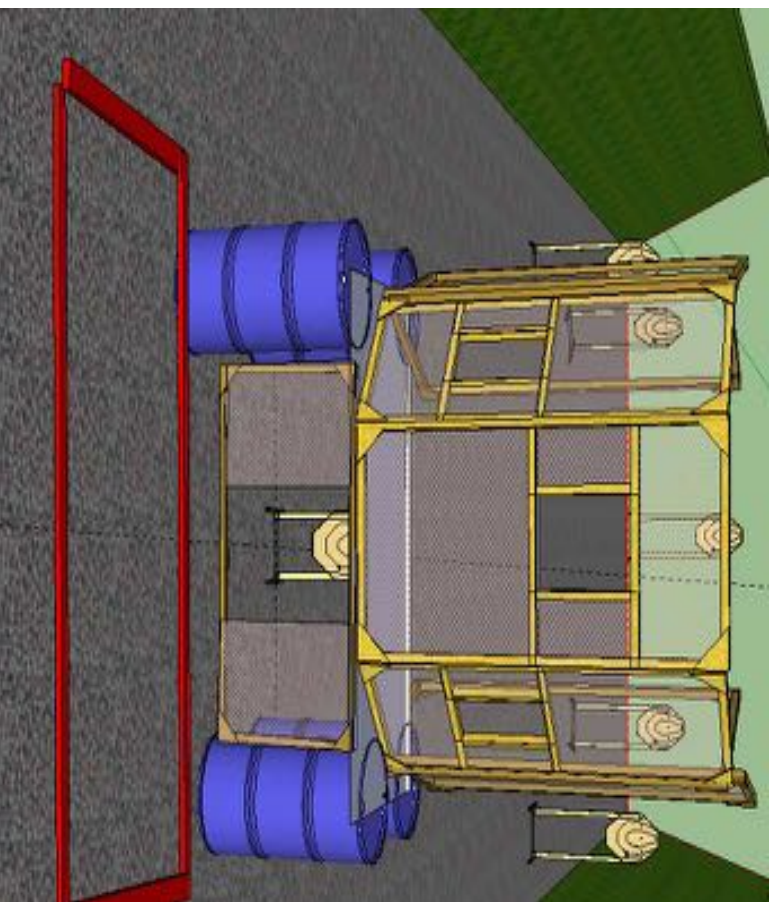

UUTUUS!

www.continental.fi

STAGE #4, Viikkarjurata	
SCORING: 12 rounds, 60 points	
TARGETS: 6 IPSC	
START: Audible	
SECTORS: Up 90,Down 90,Left 45,Right 90	
STAGE PROCEDURE: Shoot all targets from demarcated area	START POSITION: Normal Standing inside demarcated area, facing down range, weapon loaded and holstered.