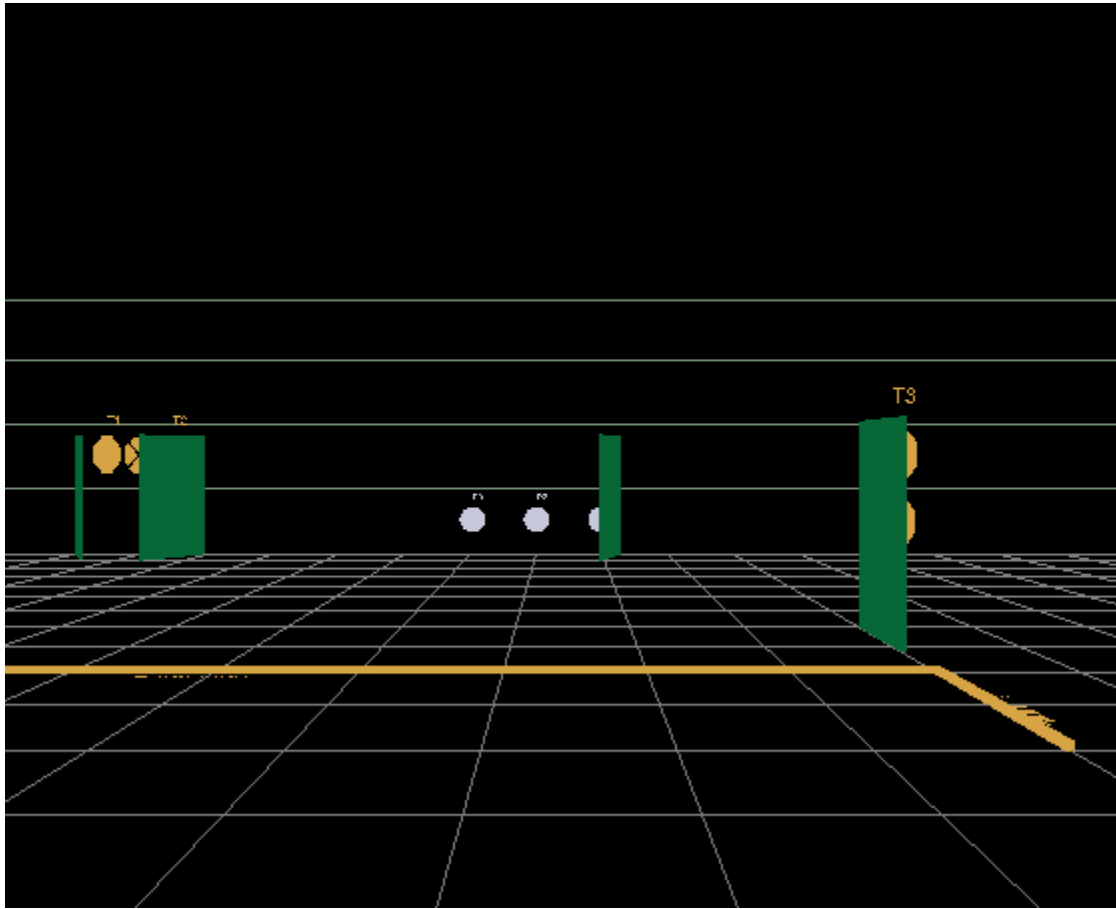

**KarkkA\_2013\_Cup2 at  
on 14.6.2013**

**Master Stock List**

<b>Prop Name</b>	<b>Quantity</b>
Classic No Shoot	2
Classic Target	10
Fault Line 1 of 10.00 Long 2 of 2.00 Long	3
IPSC Plate	5
Shooting Box	1
Wall; Simple 10 of 1.20 Wide x 1.80 High	10

KarkkA\_2013\_Cup2 on 14.6.2013  
Stage Stock List for Stage 1, Stage1  
on: **Kovelo**

<b>Prop Name</b>	<b>Quantity</b>
Classic No Shoot	1
Classic Target	4
Fault Line 1 of 10.00 Long 2 of 2.00 Long	3
IPSC Plate	3
Wall; Simple 4 of 1.20 Wide x 1.80 High	4

Plan View of Stage 1, Stage1

on: Kovel

3D View of Stage 1, Stage1  
on: Kovel

KarkkA\_2013\_Cup2 on 14.6.2013  
Stage Stock List for Stage 2, Stage2  
on: **Kovelo**

<b>Prop Name</b>	<b>Quantity</b>
Classic No Shoot	1
Classic Target	6
IPSC Plate	2
Shooting Box	1
Wall; Simple 6 of 1.20 Wide x 1.80 High	6

Plan View of Stage 2, Stage2  
on: Kovel

3D View of Stage 2, Stage2  
on: Kovel