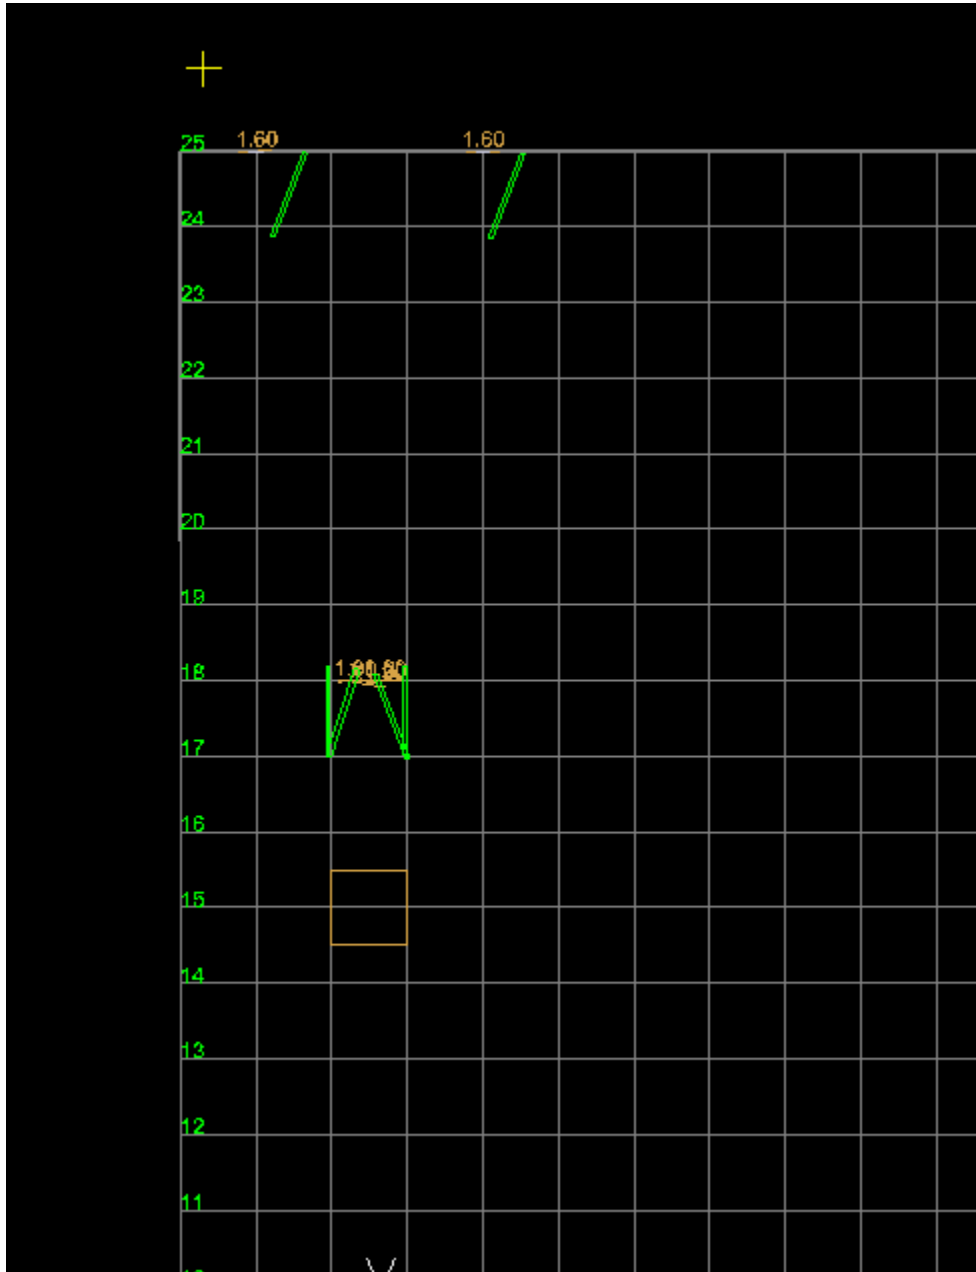

KarkkA\_2013\_Cup2 on 14.6.2013  
Stage Stock List for Stage 1, Stage1  
on: **Kovelo**

<b>Prop Name</b>	<b>Quantity</b>
Classic No Shoot	1
Classic Target	4
Fault Line 1 of 10.00 Long 2 of 2.00 Long	3
IPSC Plate	3
Wall; Simple 4 of 1.20 Wide x 1.80 High	4

Plan View of Stage 1, Stage1

on: Kovel

3D View of Stage 1, Stage1  
on: Kovel

KarkkA\_2013\_Cup2 on 14.6.2013  
Stage Stock List for Stage 2, Stage2  
on: **Kovelo**

<b>Prop Name</b>	<b>Quantity</b>
Classic No Shoot	1
Classic Target	6
IPSC Plate	2
Shooting Box	1
Wall; Simple 6 of 1.20 Wide x 1.80 High	6

Plan View of Stage 2, Stage2  
on: Kovel

3D View of Stage 2, Stage2  
on: Kovel