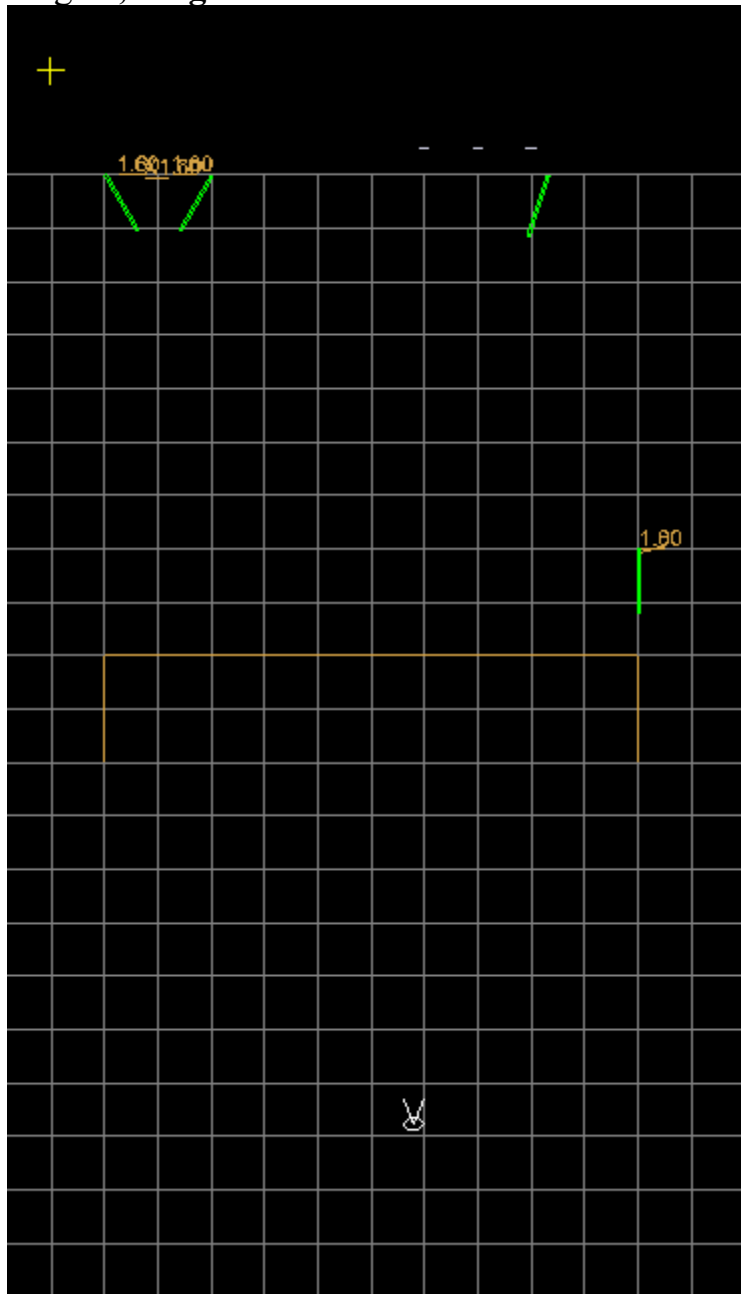

**KarkkA\_2013\_Cup2 at  
on 14.6.2013**

**Master Stock List**

<b>Prop Name</b>	<b>Quantity</b>
Classic No Shoot	2
Classic Target	10
Fault Line 1 of 10.00 Long 2 of 2.00 Long	3
IPSC Plate	5
Shooting Box	1
Wall; Simple 10 of 1.20 Wide x 1.80 High	10

KarkkA\_2013\_Cup2 on 14.6.2013  
Stage Stock List for Stage 1, Stage1  
on: **Kovelo**

<b>Prop Name</b>	<b>Quantity</b>
Classic No Shoot	1
Classic Target	4
Fault Line 1 of 10.00 Long 2 of 2.00 Long	3
IPSC Plate	3
Wall; Simple 4 of 1.20 Wide x 1.80 High	4

Plan View of Stage 1, Stage1

on: Kovel

3D View of Stage 1, Stage1  
on: Kovel

KarkkA\_2013\_Cup2 on 14.6.2013  
Stage Stock List for Stage 2, Stage2  
on: **Kovelo**

<b>Prop Name</b>	<b>Quantity</b>
Classic No Shoot	1
Classic Target	6
IPSC Plate	2
Shooting Box	1
Wall; Simple 6 of 1.20 Wide x 1.80 High	6